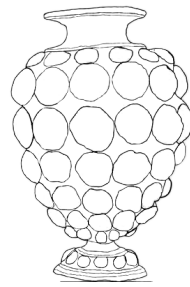

9"

INDIVIDUAL PINEAPPLE CANDLE HOLDER

6"

Candleholders are available in one surface treatment: Pineapple, and in two shape variations, four arm and single candle.

Pineapple Vase

Pineapple Bowl

Gumball Tall Vase

Gumball Bowl

Gumball Round Vase

Polka Round Vase

Era Bowl

Vongole Vase

Vongole Bowl

Stones Vase

Cabochon Vase

Stones Bowl

Plain Bottle

PINEAPPLE VASE

SMALL | 10" X 6"

LARGE | 14" X 7"

PINEAPPLE BOWL

SMALL | 6" X 10"

LARGE | 7" X 14"

Pineapple flower vases and bowls are available in two sizes respectively. These pieces are designed to be used as vases for floral arrangements.

Note: petals are hand adhered and will vary in pattern and size from piece to piece.