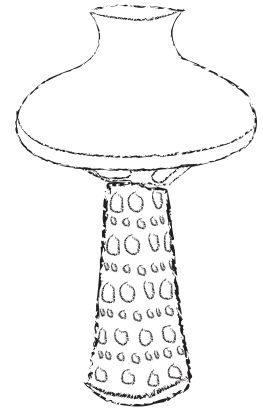

Polka and Glass Lamp