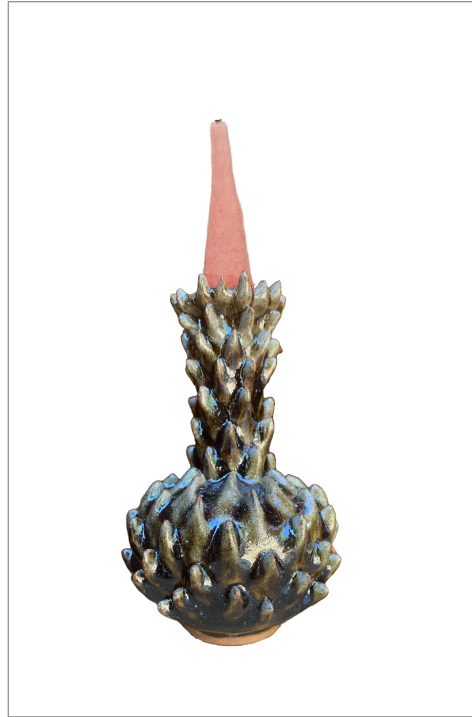

WEDGE WALL SCONCE

18" X 12"

PIÑITA WALL SCONCE

18" X 12"

Wedge and Piñita wall sconces are pre wired and come with bronze electrical parts as well as fabric lamp shades which are customizable.

FOUR ARM PINEAPPLE CANDLE HOLDER

9"

INDIVIDUAL PINEAPPLE CANDLE HOLDER

6"

Candleholders are available in one surface treatment: Pineapple, and in two shape variations, four arm and single candle.

Pineapple Vase

Pineapple Bowl

Gumball Tall Vase