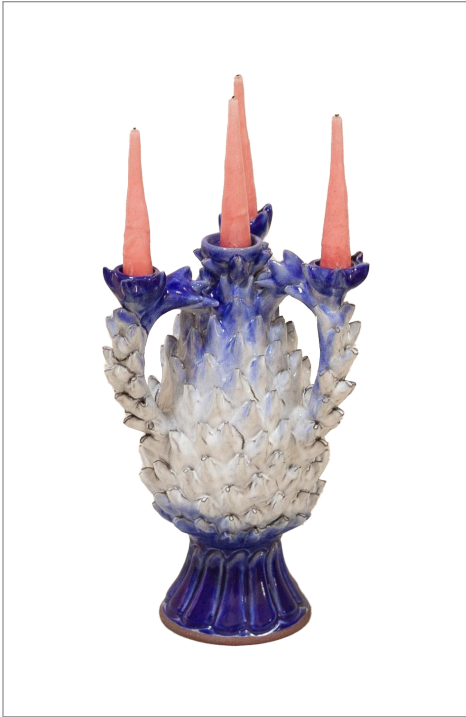

WEDGE WALL SCONCE

18" X 12"

PIÑITA WALL SCONCE

18" X 12"

Wedge and Piñita wall sconces are pre wired and come with bronze electrical parts as well as fabric lamp shades which are customizable.

FOUR ARM PINEAPPLE CANDLE HOLDER

9"

INDIVIDUAL PINEAPPLE CANDLE HOLDER

6"

Candleholders are available in one surface treatment: Pineapple, and in two shape variations, four arm and single candle.

Pineapple Vase

Pineapple Bowl

Gumball Tall Vase