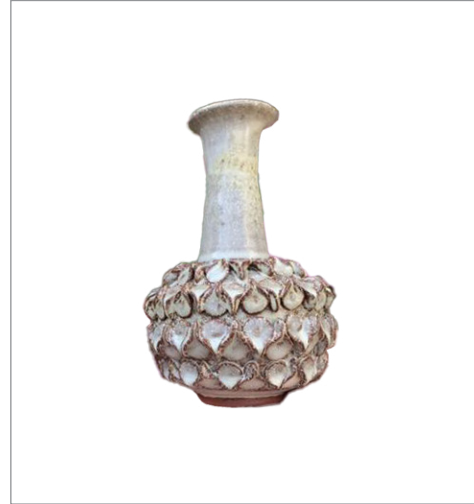

Note: Era spheres are hand adhered and will vary in pattern and size from piece to piece.

VONGOLE VASE

SMALL | 10" X 6"

LARGE | 14" X 7"

VONGOLE BOWL

SMALL | 6" X 10"

LARGE | 7" X 14"

Vongole vases and bowls are available in two sizes respectively. These vases are designed for floral arrangements.

Note: Vongole petals are hand adhered and will vary in pattern and size from piece to piece.

STONE VASE

12" X 8"

STONE BOWL

8" X 12"

CABOCHON VASE

12" X 6"

Stone and Cabochon vases and bowls are available in three shapes, and they are only available in one size per shape. These vases are designed for floral arrangements.

PINEAPPLE BOTTLE

6.5"

VONGOLE BOTTLE

6.5"

PLAIN BOTTLE

6.5"

Bottle vases are available in three textures, they are only available in one size per shape.

These vases are designed for floral arrangements.